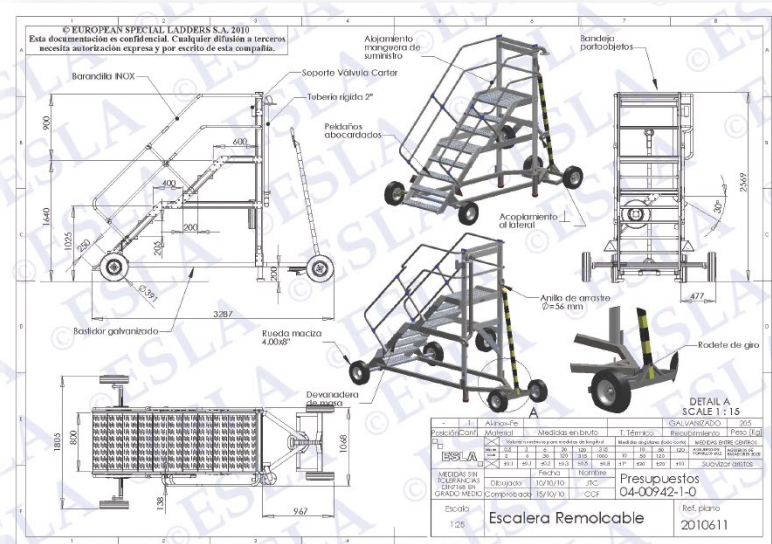

Towable platforms

Custom-made design

COD: 2010611

- 1. Scale
- 2. Balustrade
- 3. Galvanized frame
- 4. Rubber feet
- 5. Shooting lance
- 6. Rotating wheel
- 7. Shothead $\varnothing 56$
- 8. Crankcase valve
- 9. Flexible hose
- 10. Ground cable reel
- 11. Crankcase valve support
- 12. Coupling
- 13. Pneumatic wheel
- 14. Spare wheel
- 15. Rigid pipe 2" INOX